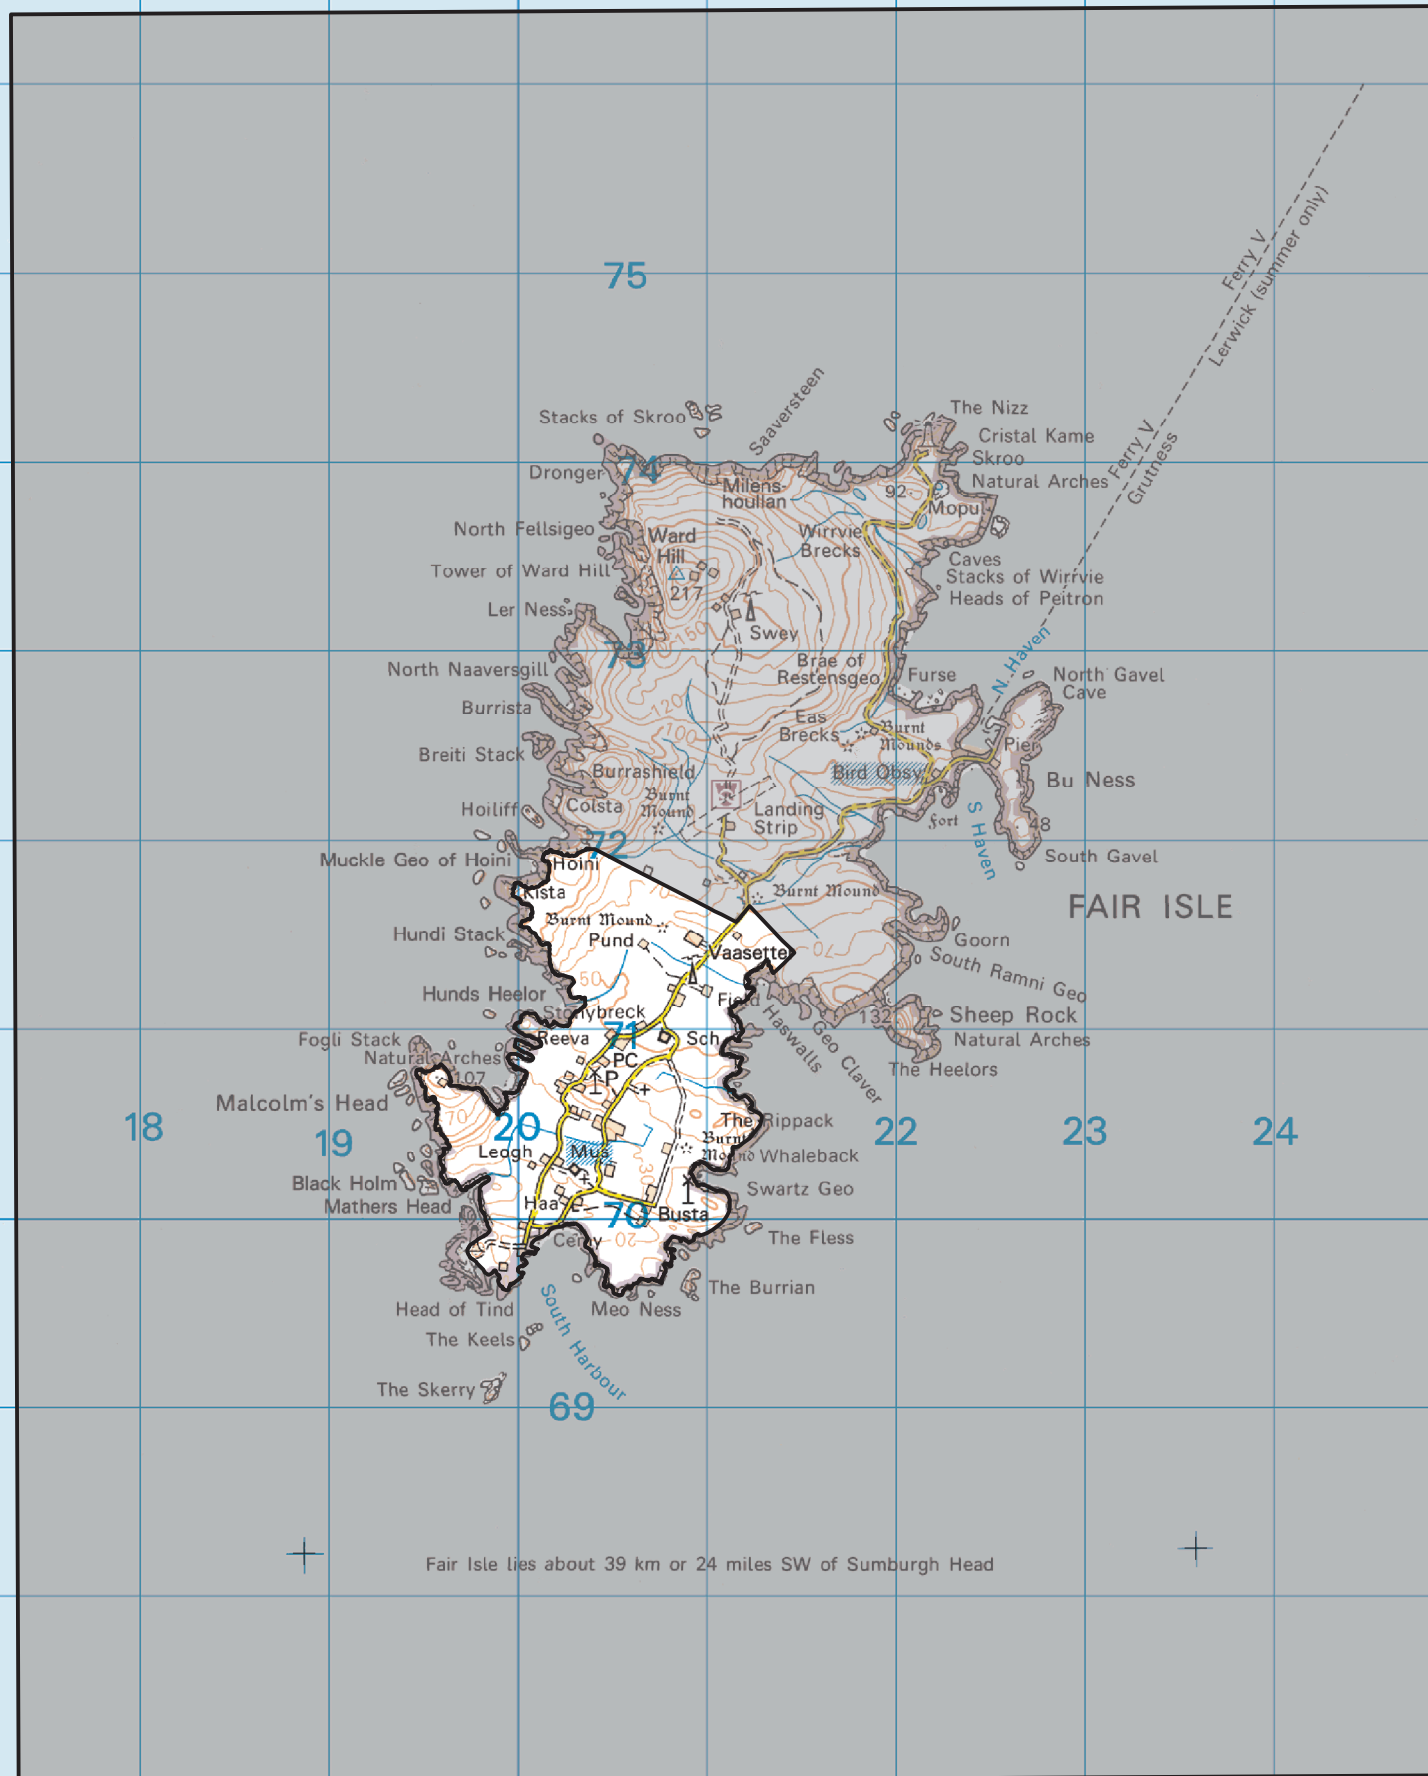

1°40'0"W

1°35'0"W

1°30'0"W

59° 34' 22" N
01° 41' 44" W

59° 34' 22" N
01° 33' 43" W

59°30'0"N

59°30'0"N

59° 29' 19" N
01° 41' 44" W

59° 29' 19" N
01° 33' 43" W

1°40'0"W

1°35'0"W

1°30'0"W

Fair Isle lies about 39 km or 24 miles SW of Sumburgh Head

Scottish Natural Heritage
All of nature for all of Scotland

Fair Isle
Classified Special Protection Area
EC site code: UK9002091

Special Protection Area (SPA) shown thus: 

Longitude: 01° 37' 41" W
Latitude: 59° 31' 52" N

Area of SPA: 6,824.40 ha

Scale: 1:40,000

Map 1 of 1
Version 6: (2X/09/09)

Source Datum: OSGB 36
Projection: Traverse Mercator

© Reproduced by permission of Ordnance Survey on behalf of HMSO. © Crown copyright and database right 2009. All rights reserved. Ordnance Survey Licence number SNH 100017908.

Special Protection Area
Directive 79/409/EEC
Classified by Scottish Ministers on
2X September 2009