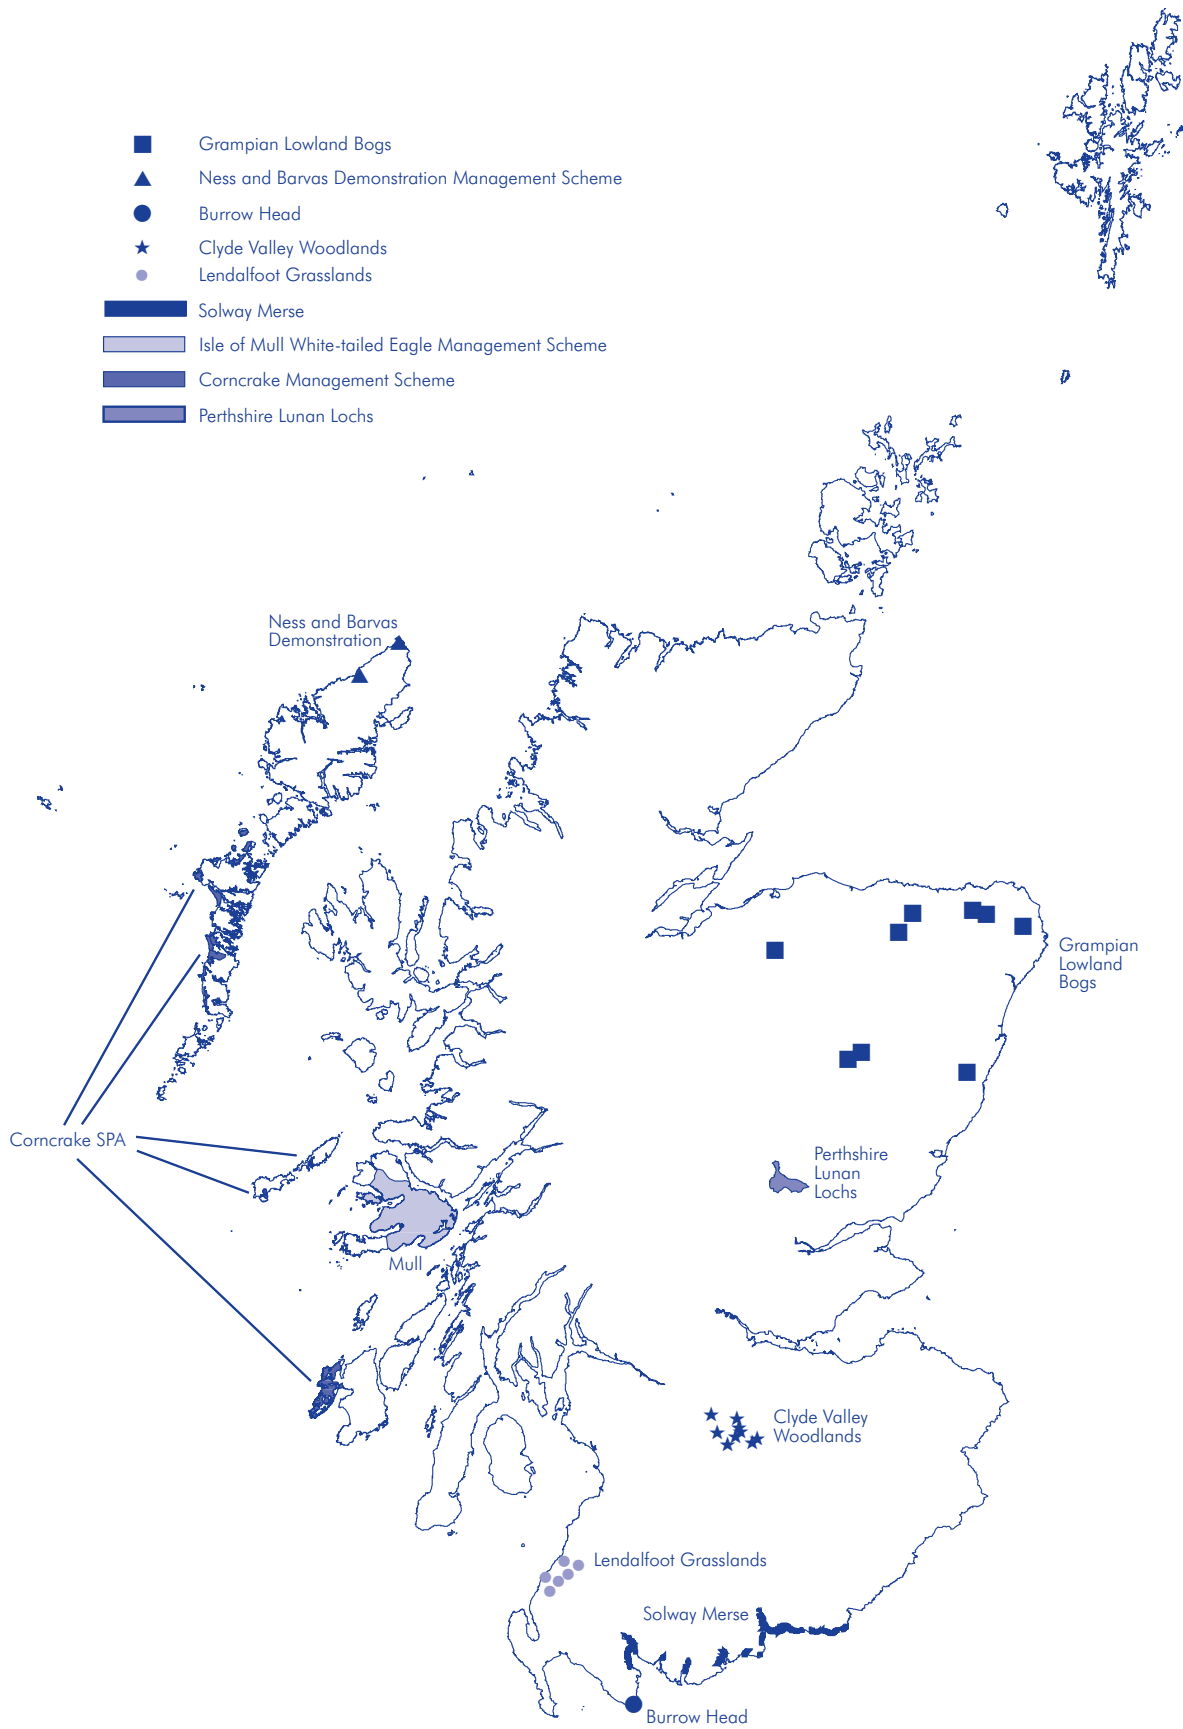

OTHER MANAGEMENT SCHEMES

active schemes 2003/2004

© Scottish Natural Heritage
 © Crown Copyright. Based on Ordnance Survey data with the permission of the Controller of HMSO (100017908)