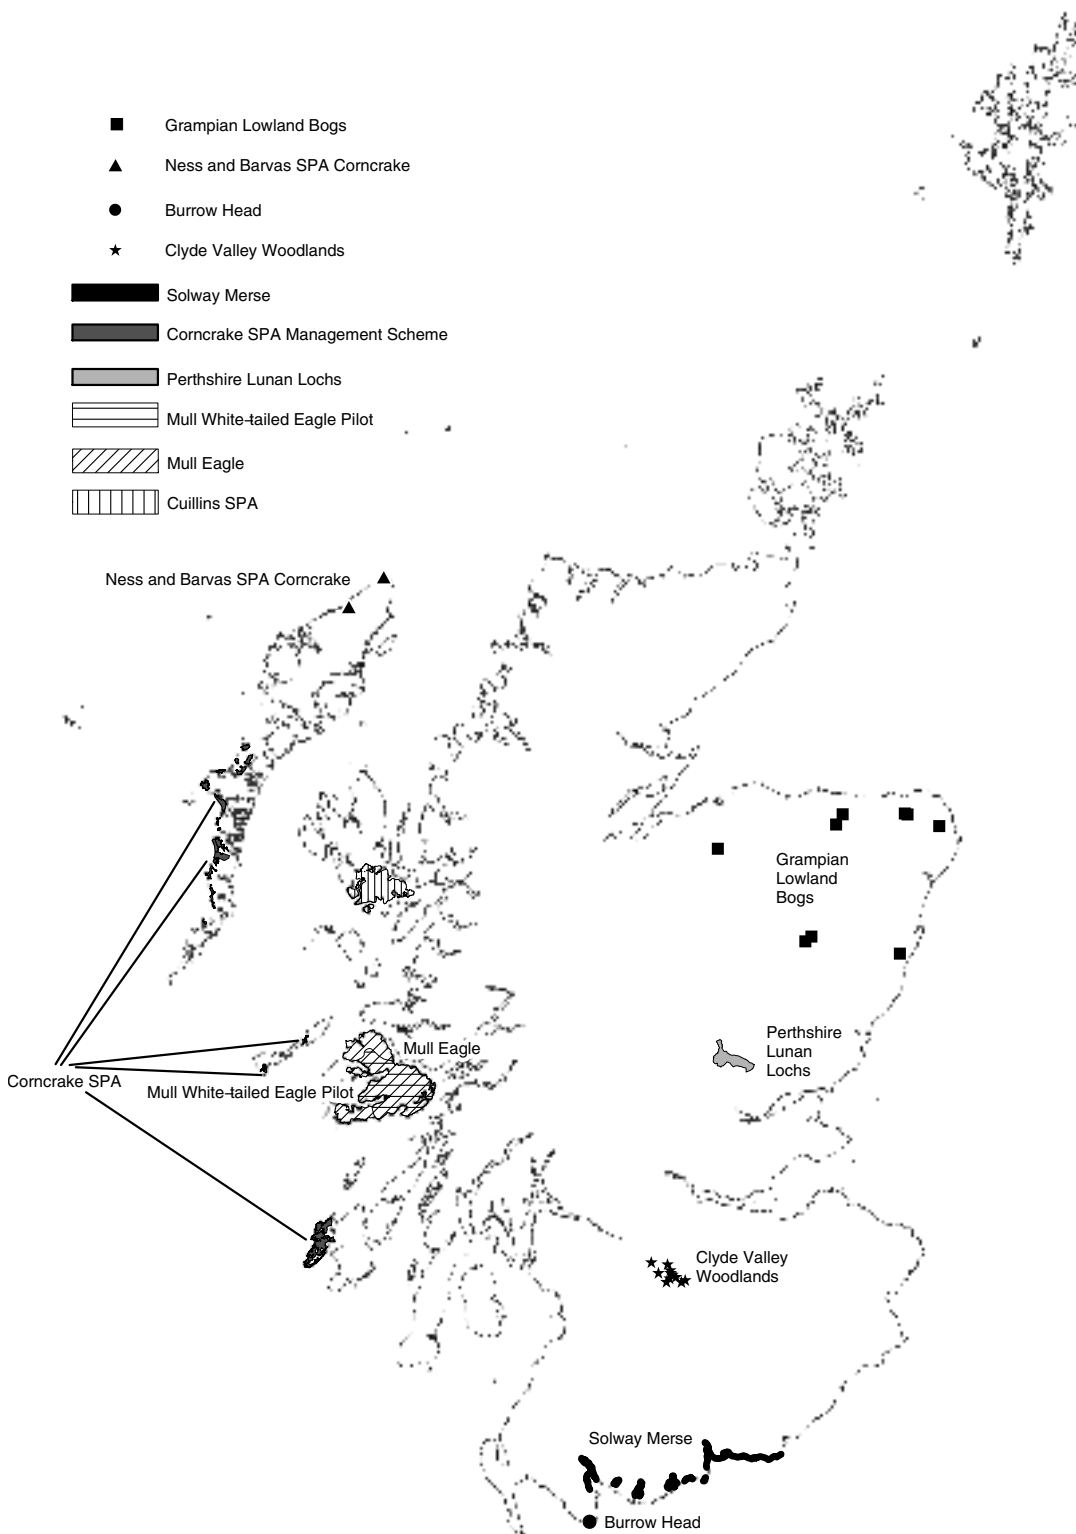

## OTHER MANAGEMENT SCHEMES

### active schemes 2004/2005

© Scottish Natural Heritage  
 © Crown Copyright. Based on Ordnance Survey data with the permission of the Controller of HMSO (100017908)