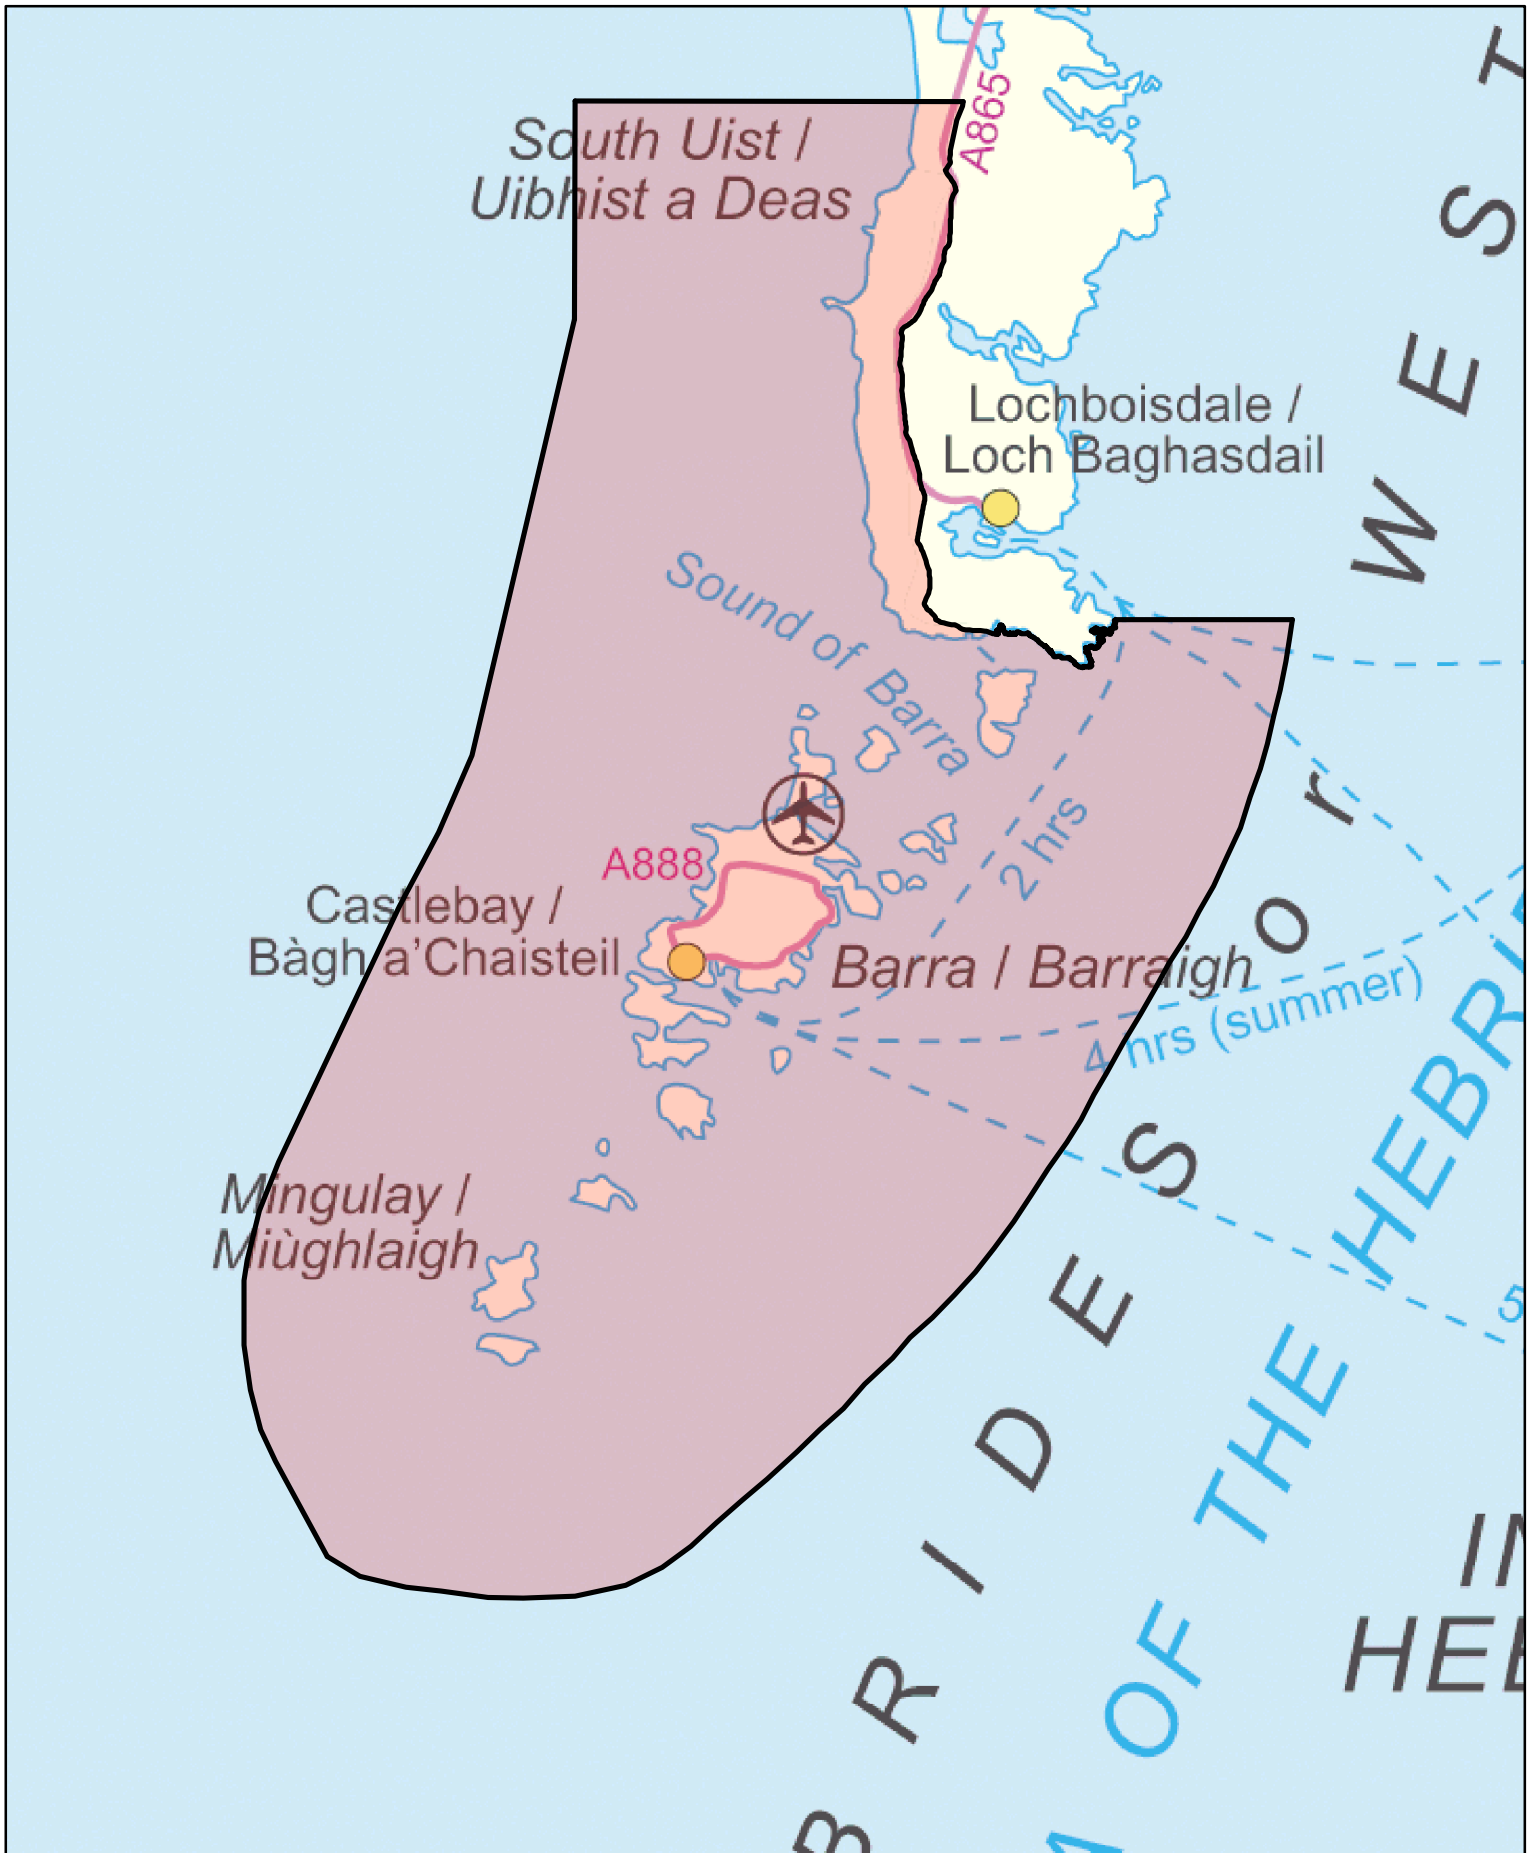

# South Uist, Sound of Barra and Barra

Indicative Area

© Crown copyright 2006. All rights reserved. Scottish Natural Heritage 100017908 (2006)

 Principal area