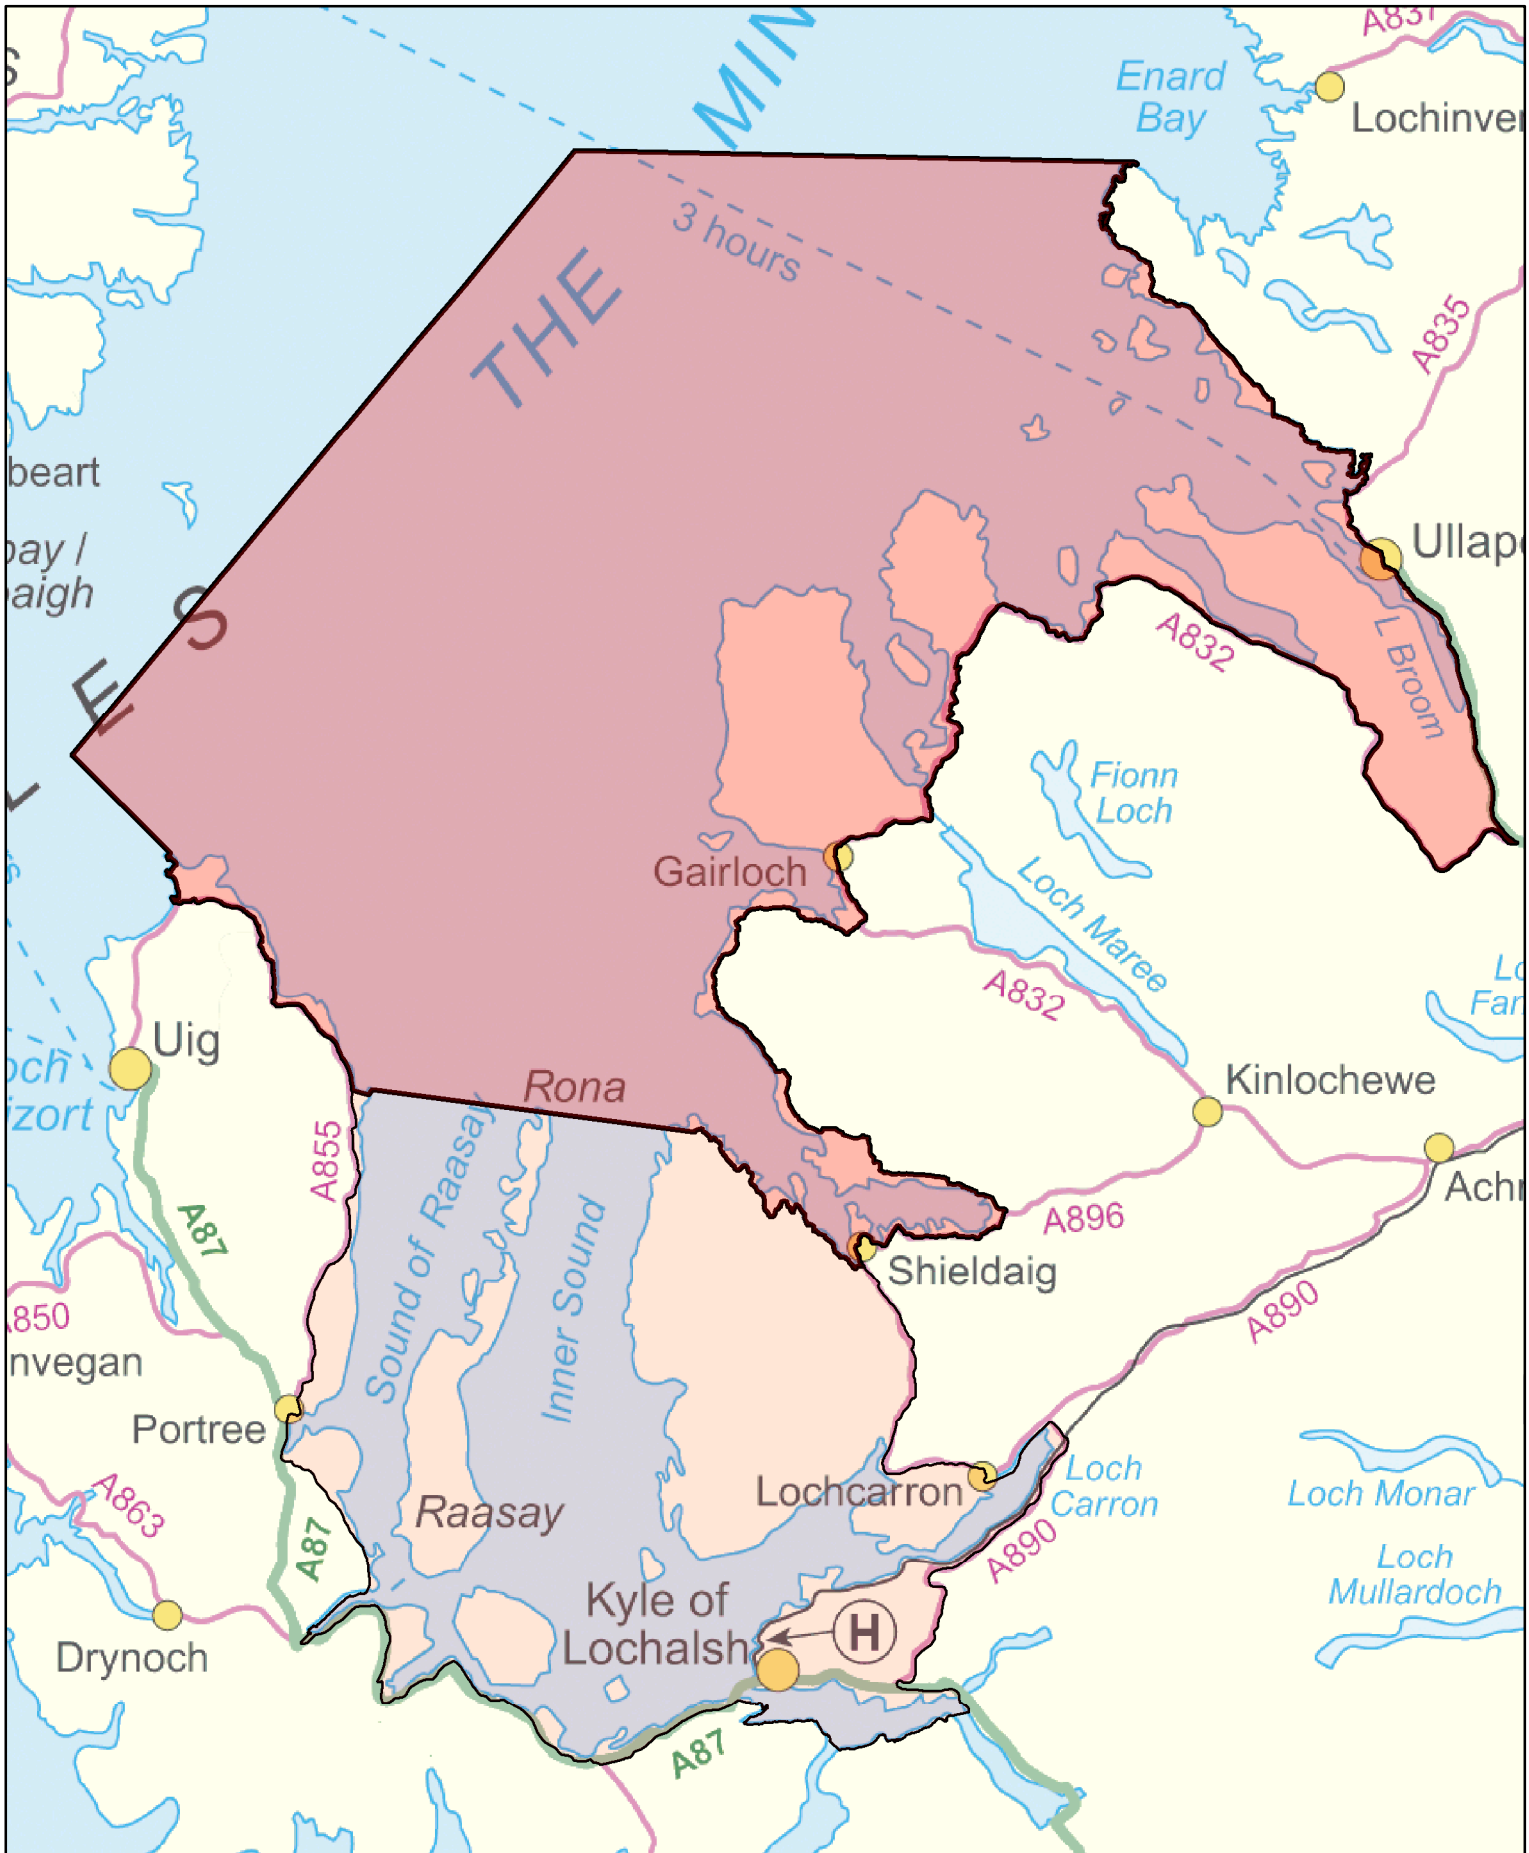

Wester Ross and North Skye

Indicative Area

© Crown copyright 2006. All rights reserved. Scottish Natural Heritage 100017908 (2006)

0 5 10 20 30 40 Kilometres

 Principal area

 Additional possible area